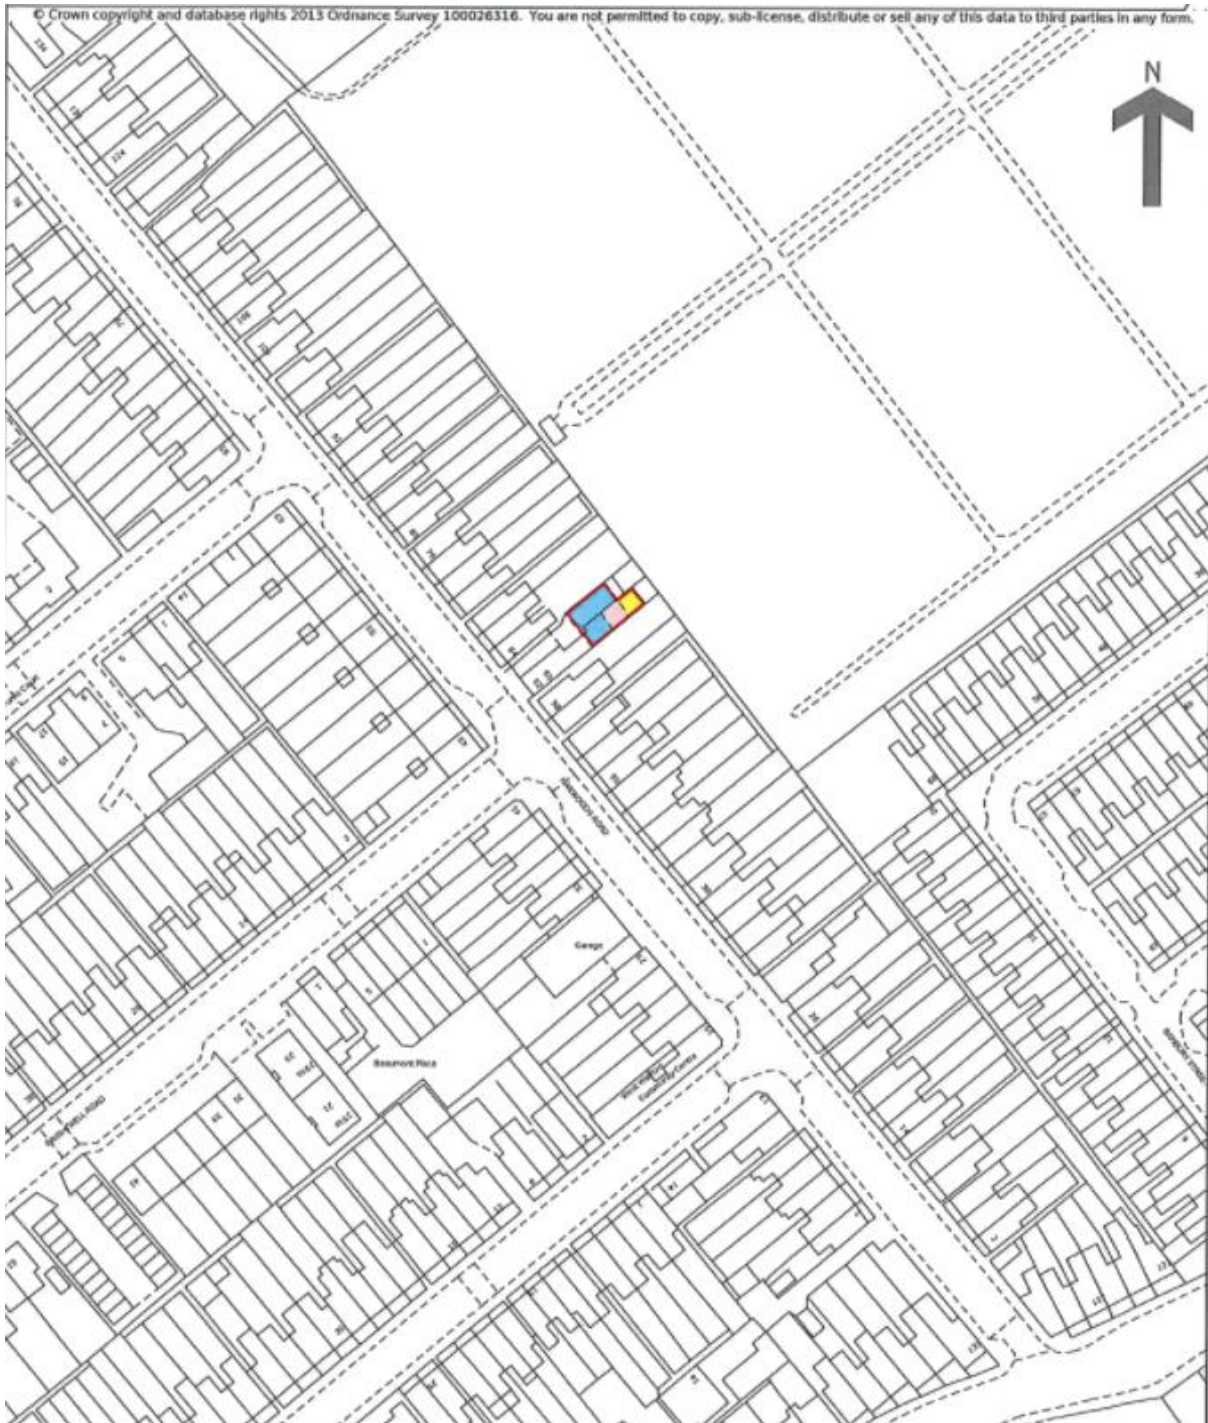

Site Location Plan

Satellite View

Streetview 2020

Streetview 2012

Streetview 2016

Originally Approved Plans 09/00665/COU

Proposed Plan

Bin Store