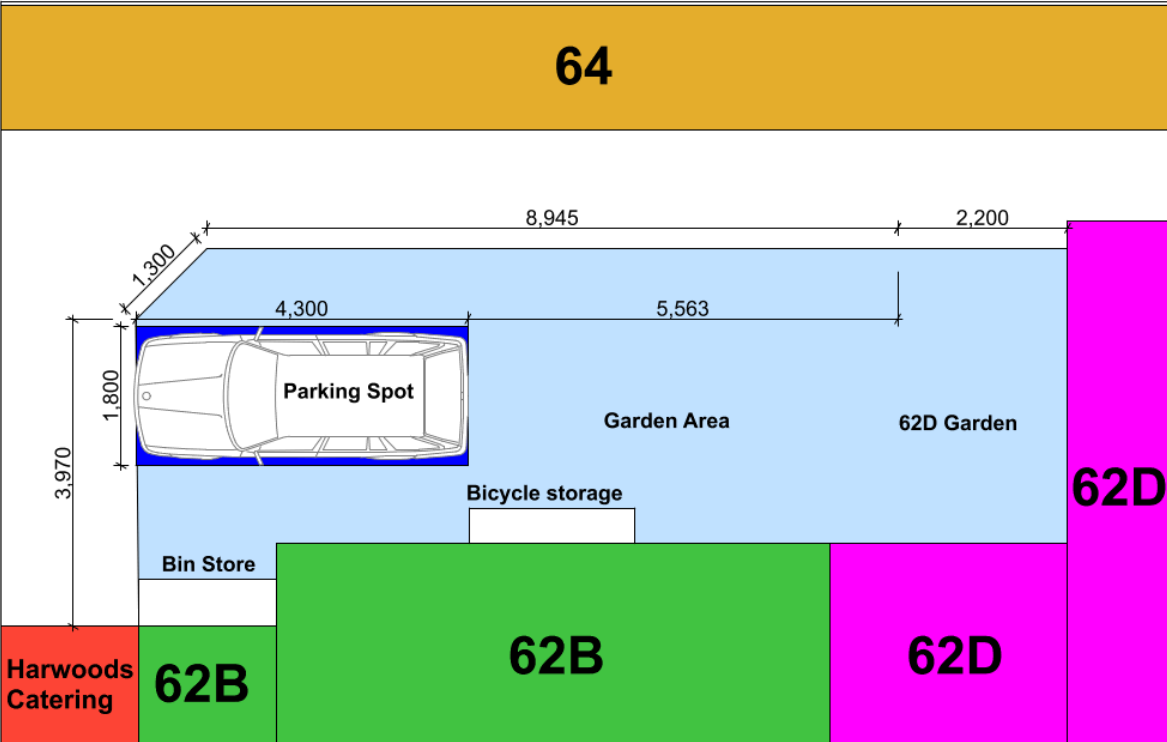

Site Location Plan

Satellite View

Streetview 2020

Streetview 2012

Streetview 2016

Originally Approved Plans 09/00665/COU

Proposed Plan

Bin Store